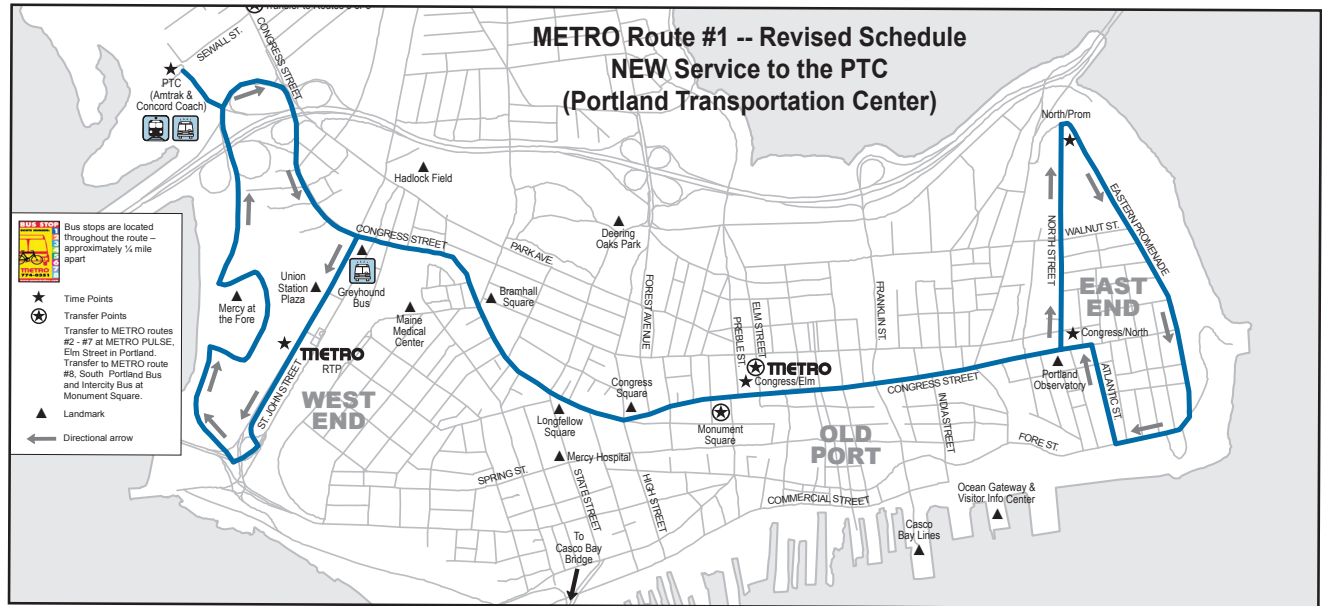

Service Changes -- Effective January 11, 2015

METRO Route #1 Revised Schedule NEW Service to the PTC (Portland Transportation Center)

1 Congress Street Munjoy Hill / Mercy at the Fore / PTC Schedule Changes: Effective Beginning January 11, 2015

PTC - Portland Transportation Center 

Schedule Changes: Effective Beginning January 11, 2015

- New Schedule Times
- New Route #1 service to Portland Transportation Center (PTC).
- Mercy at the Fore:
Bus service available at shelter.
- No St. John Outbound Service, Route #1 continues the loop to Congress St. via Fore River Pkwy.

Additional Service Changes also effective in January for METRO Routes 4 & 5

Please Note:

METRO Route #5 will not provide direct service to PTC.

Walk to Sewall Street to Congress Street bus stops inbound and outbound.