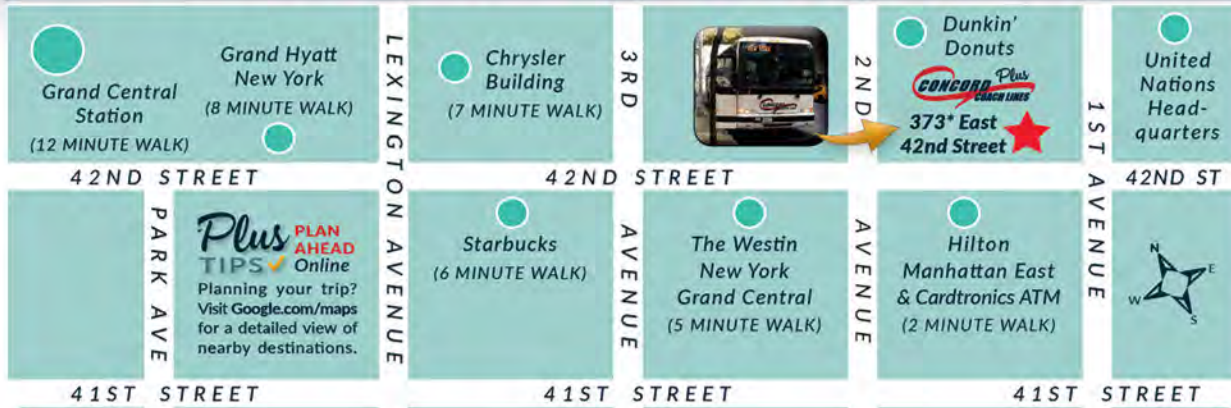

STOP LOCATIONS ▼ READ DOWN ▼	DAILY SERVICE ▼ SCHEDULE #203 ▼
LV NEW YORK, NY	2:00 PM
AR NASHUA, NH	6:45 PM
AR CONCORD, NH	7:30 PM

NEW YORK CITY → Midtown Manhattan

Plus PICK-UP/DROP-OFF TIPS What to Expect

★ **Pick-up and drop-off for Concord Coach Lines Plus service** is at the transit bus stop* on 42nd Street, between 1st and 2nd Ave., next to the Tudor City Place overpass, within walking distance of hotels and local attractions.

★ **Pick-Up:** Please arrive **15 minutes prior to boarding**. Have your photo ID and confirmation number ready to present to the driver when you board the bus.

***GOOGLE MAP USERS**
The Concord Coach Lines bus stop location is shown incorrectly on Google Maps. The stop is located on East 42nd Street, between 1st & 2nd Ave., next to the Tudor City Place Overpass.

TERMINAL HOURS

DAILY (MONDAY-SUNDAY) 2:45 AM - 3:15 AM

RE-OPENING 4:15 AM - 10:30 PM

NEW YORK

NEW YORK CITY MIDTOWN MANHATTAN

373* East 42nd Street, New York, NY

*The NYC bus stop is located on East 42nd Street,
between 1st & 2nd Avenue, next to the
Tudor City Place Overpass.*